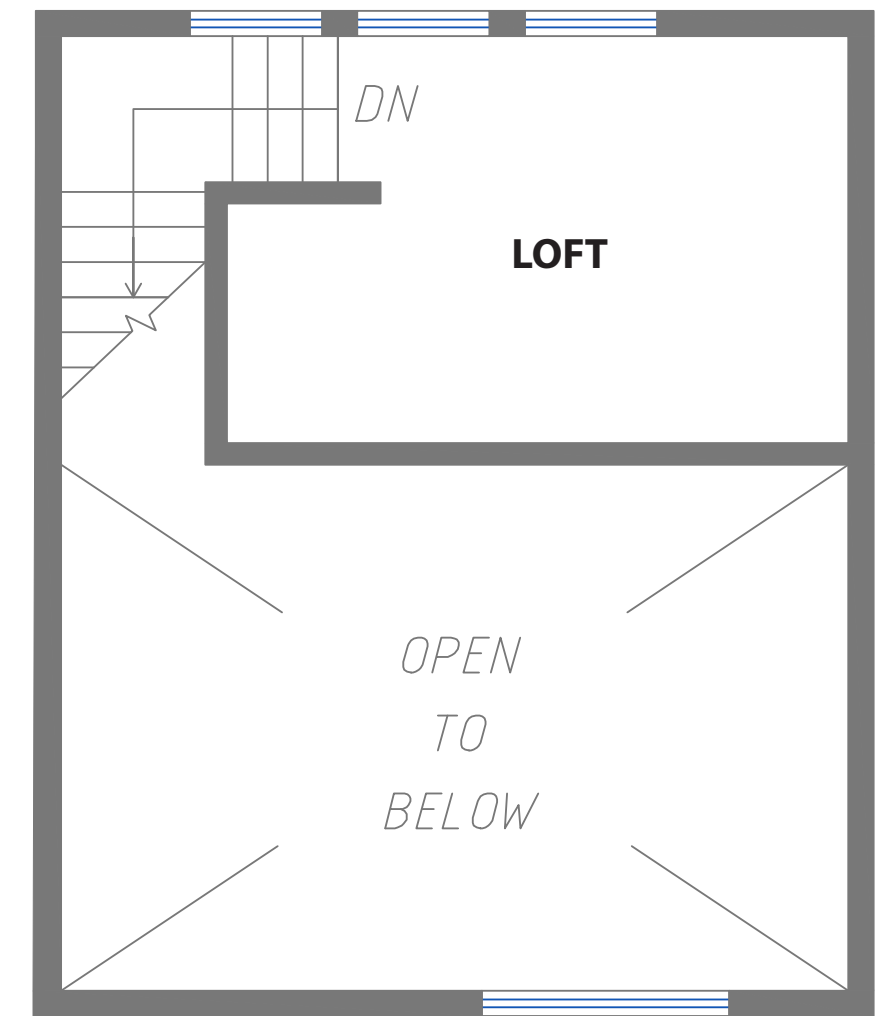

3620 19th STREET

SAN FRANCISCO, CALIFORNIA

MAIN LEVEL

UPPER LEVEL

LOFT LEVEL