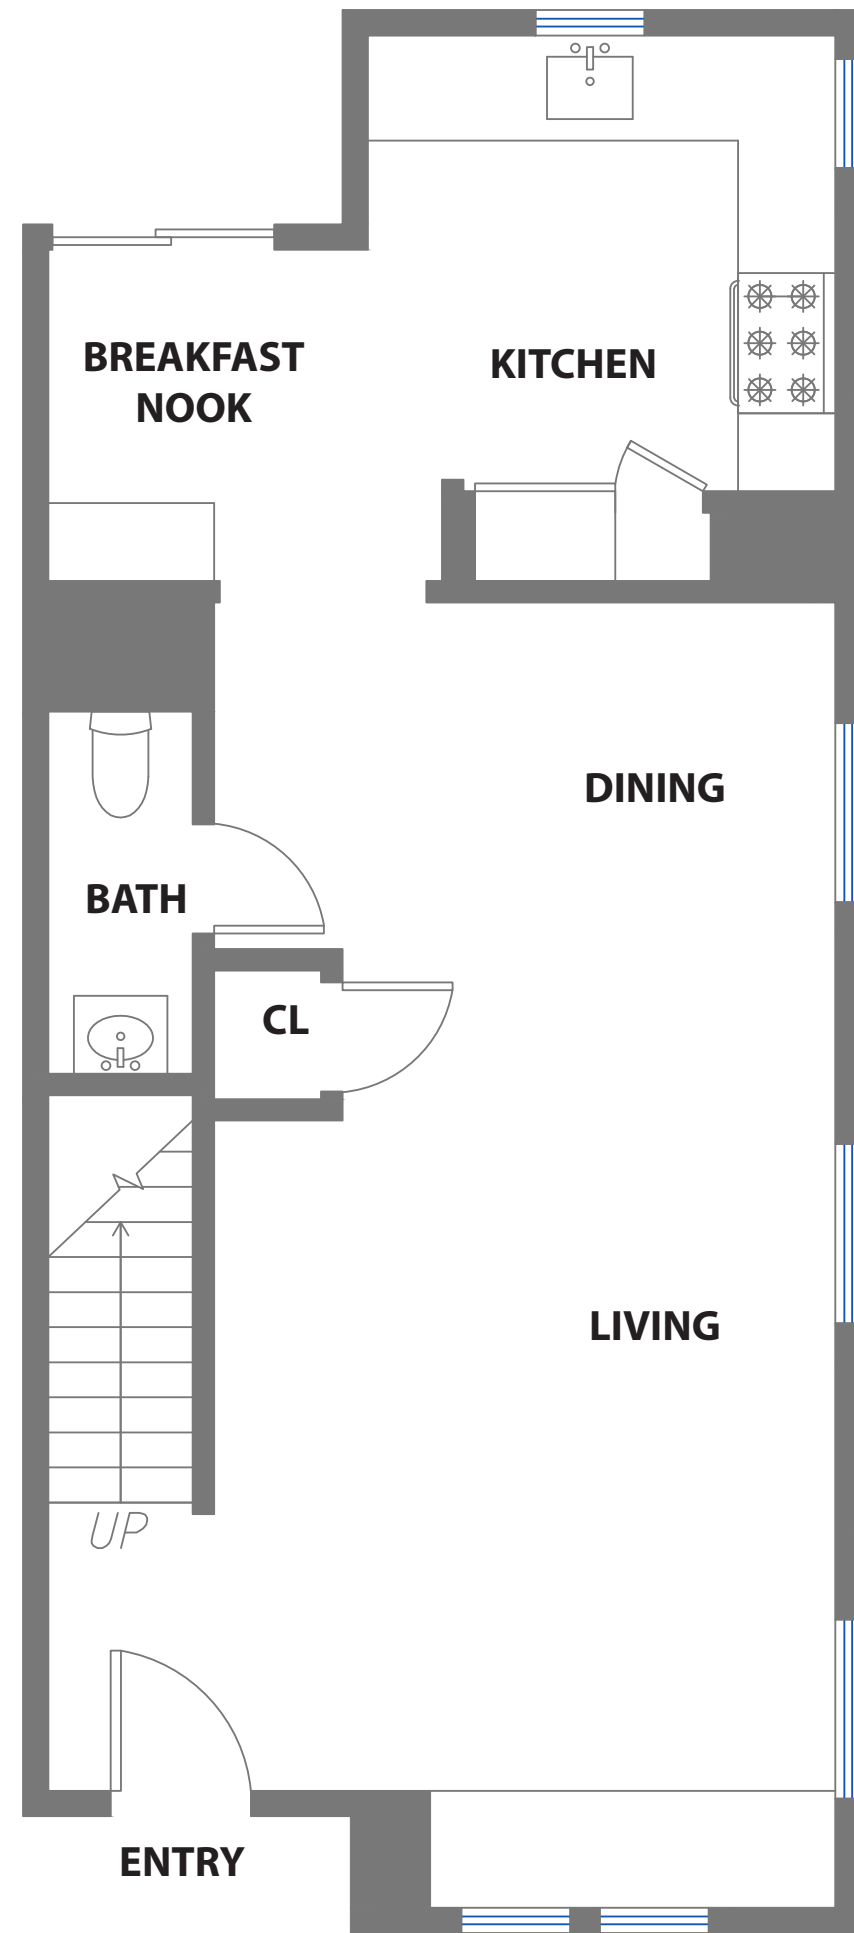

3620 19th STREET

SAN FRANCISCO, CALIFORNIA

MAIN LEVEL

UPPER LEVEL

LOFT LEVEL