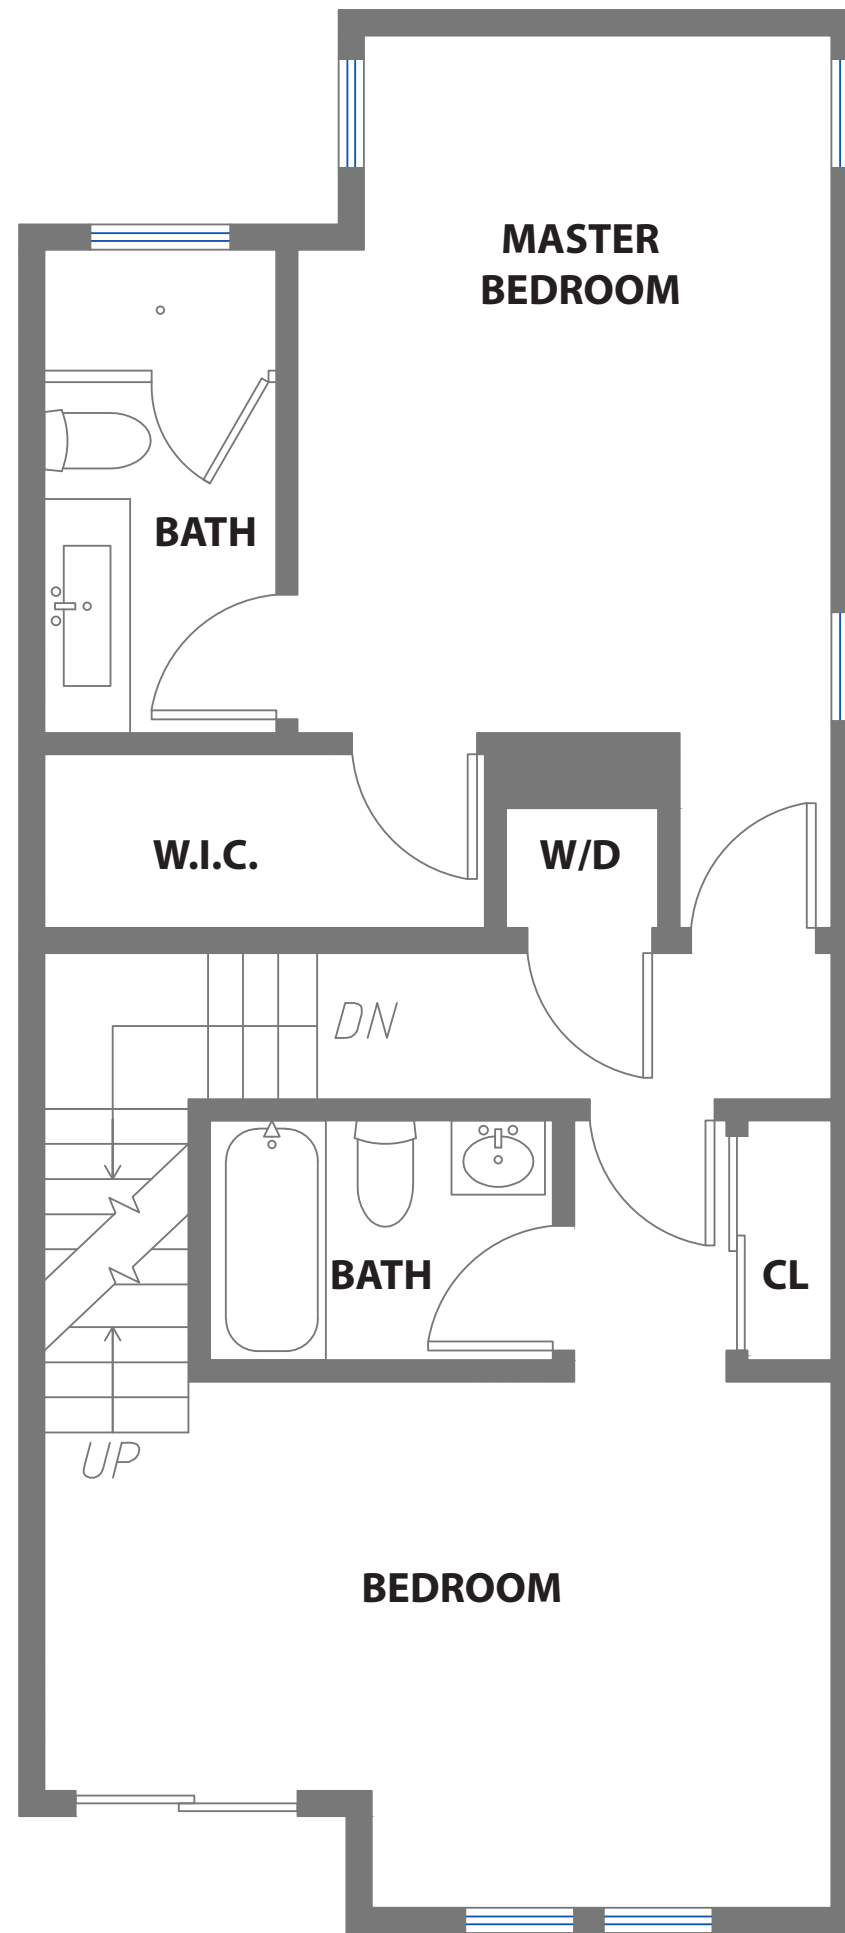

3620 19th STREET

SAN FRANCISCO, CALIFORNIA

MAIN LEVEL

UPPER LEVEL

LOFT LEVEL